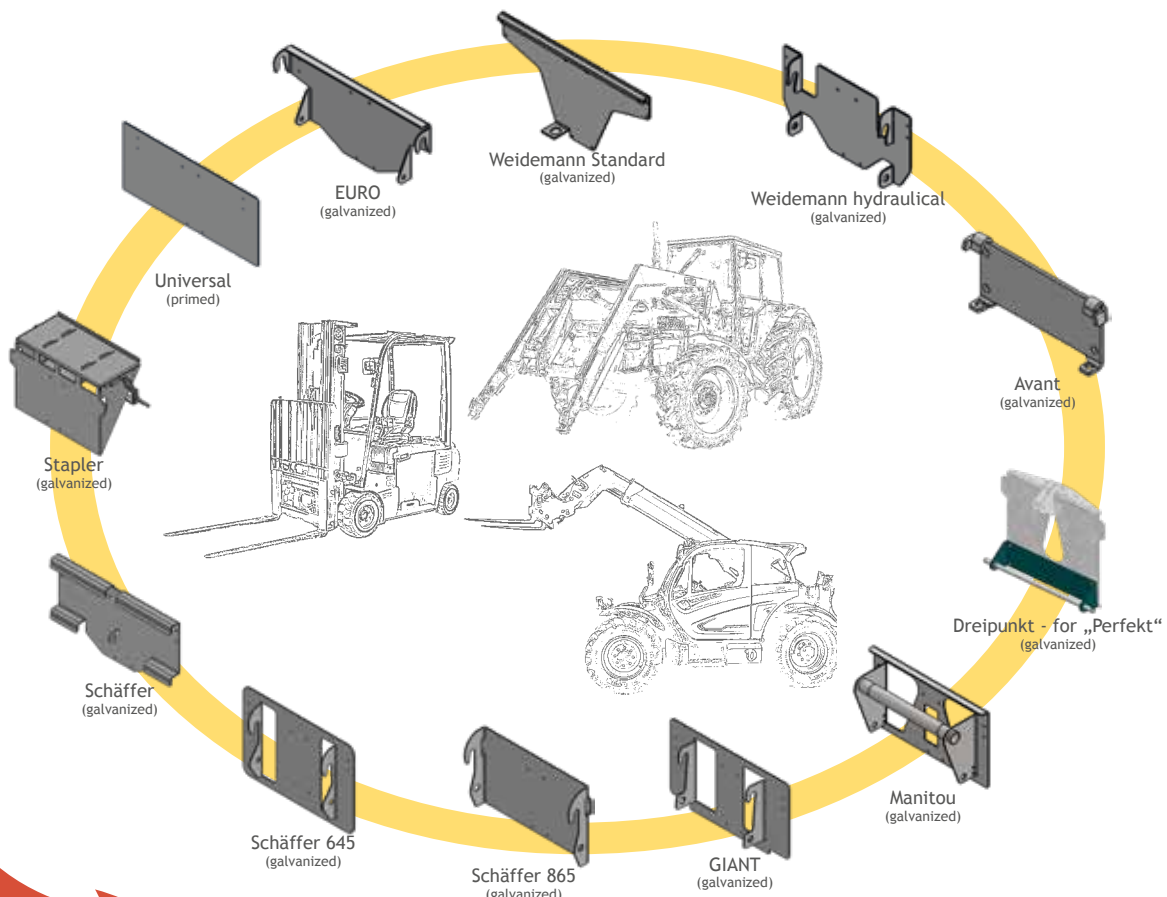

# ATTACHING MACHINES FOR DIFFERENT CARRYING VEHICLES

*Designed for various carrier vehicles.*

## Radial brush R 1200 / R 1400

- available as R 1200 or R 1400
- powerful hydraulic motor
- direction of rotation of the broom individually selectable (left / right)
- polypropylen bristles: robust and flexible
- also available with side plate
- accessory: side plate left and / or right

„Which plate can it be?“ We always have the right adapter plate for your carrier vehicle for our attachment sweeper and attachment machines.